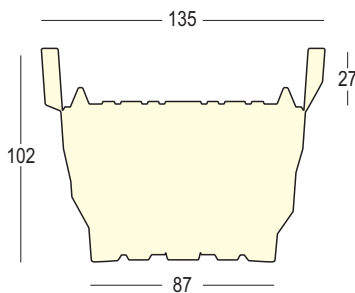

Rebelot Light Indoor

Vaso/Vase - Art. 8224

Rebelot Light predisposto per Kit luce per **Interni**/
Rebelot Light, intended for Indoor Light Kit

Colori/Colours

Kit Luce/Light Kit - Art. A4183

Kit Luce per **Interni**/
Indoor Light Kit