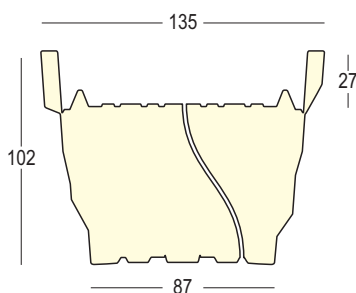

Colori/Colours

Kit Luce/Light Kit - Art. A4182

Kit Luce per **Esterni**/
Outdoor Light Kit

Dettagli/Details

Guscio in policarbonato/Polycarbonate shell

Guarnizione a tenuta/Gasket seal

Cavo nero/Black cable

Spina Shuko antispruzzo/Anti-splash Shuko plug

Predisposizione per base di stabilizzazione/
Arrangement for stability base

Luce/Light

1 x 20 W